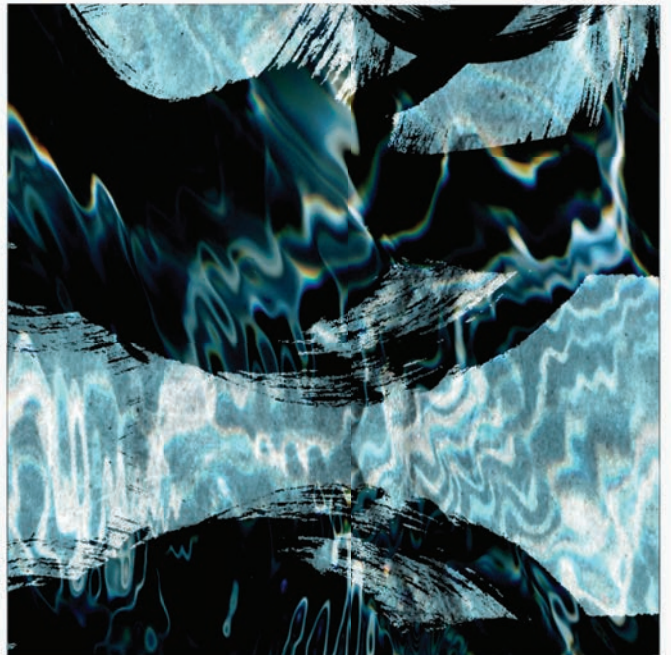

THE ARTWORK