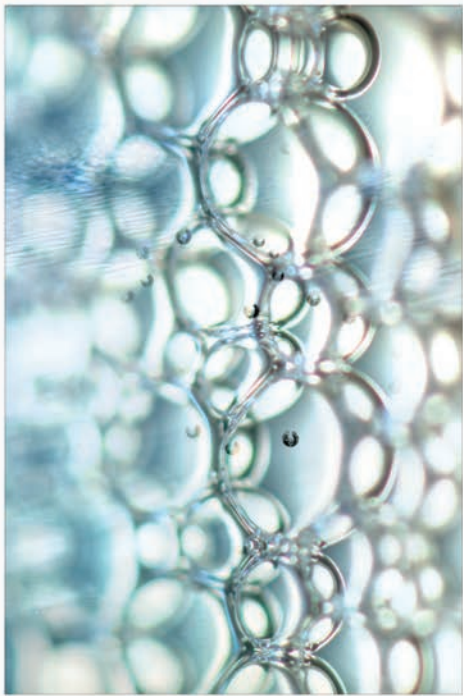

THE ARTWORK