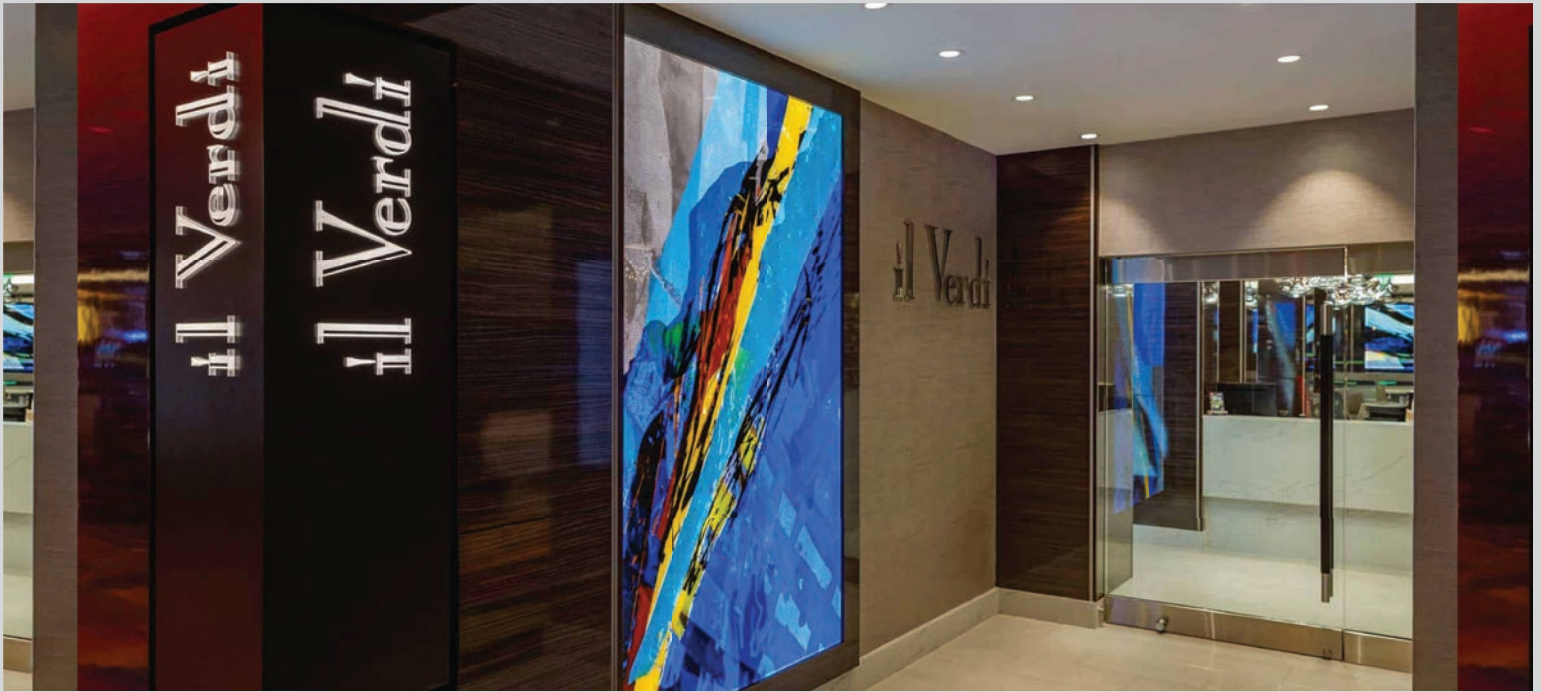

IL VERDI RESTAURANT - Atlantic City, New Jersey