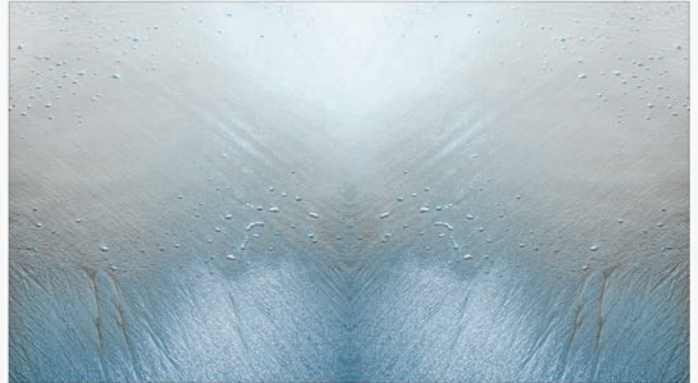

THE ARTWORK