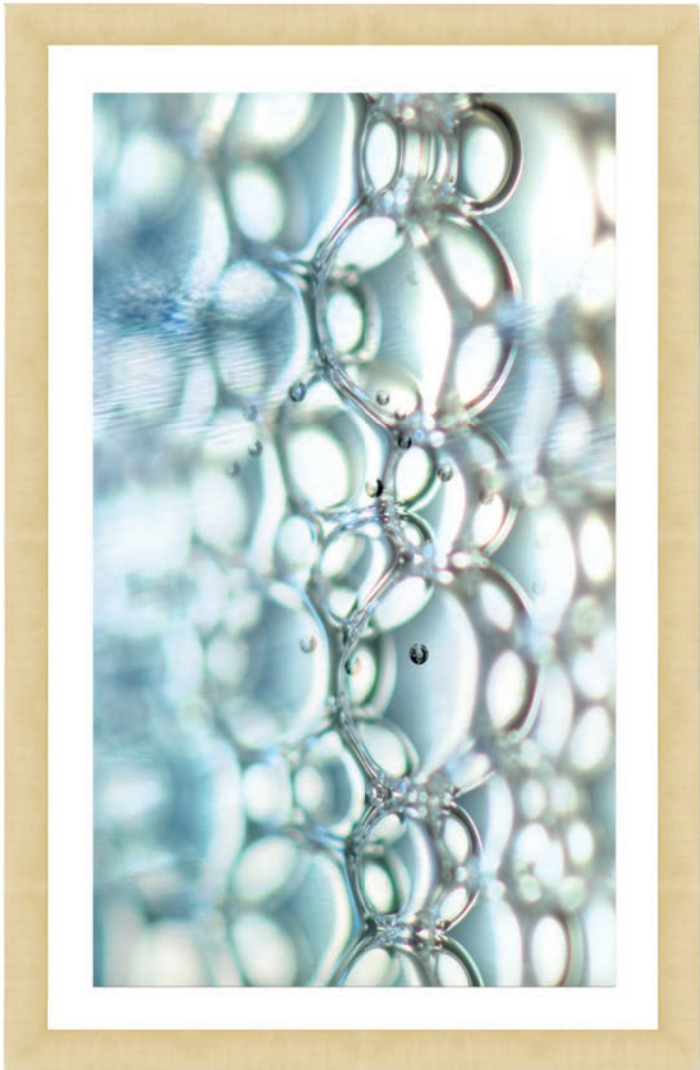

THE FRAMES

< >

ADDITIONAL INFORMATION **PRODUCT DESCRIPTION**

2' x 7/8" Natural NatureWood MOULDING - Additional Information

SKU	W3012
Brand	Universal

M2005

< >

ADDITIONAL INFORMATION **PRODUCT DESCRIPTION**

1 1/4" Maple MOULDING - Additional Information

SKU	M2005
Brand	Universal

GRAPHIC ENCOUNTER FINE ART
ASPEN, COLORADO / LOS ANGELES, CALIFORNIA

GRAPHIC ENCOUNTER FINE ART.COM 800.472.7445