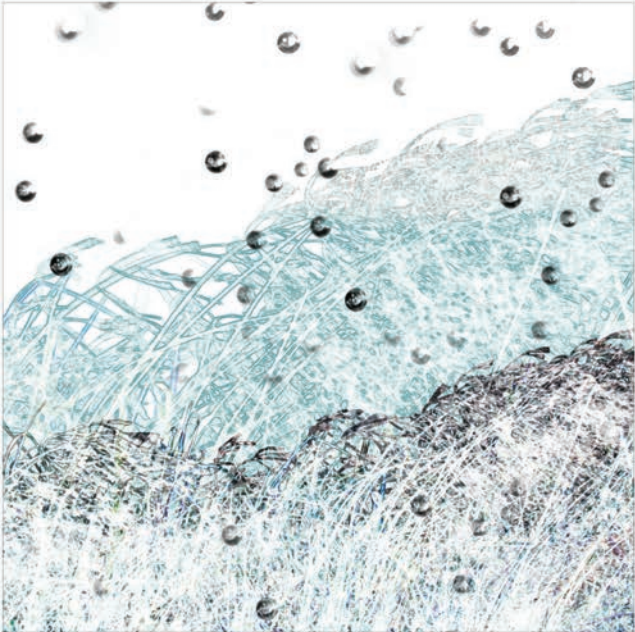

THE ARTWORK