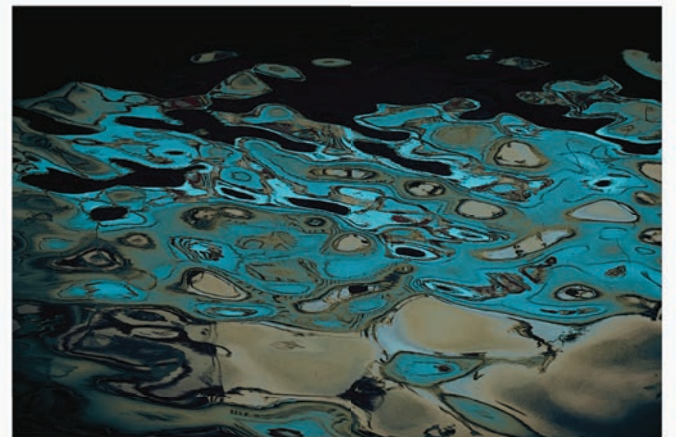

THE ARTWORK