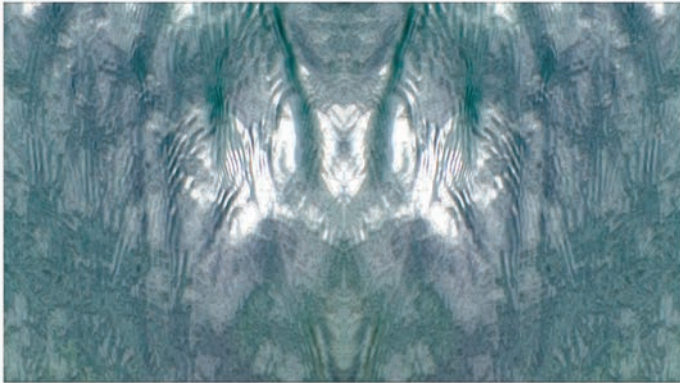

THE ARTWORK